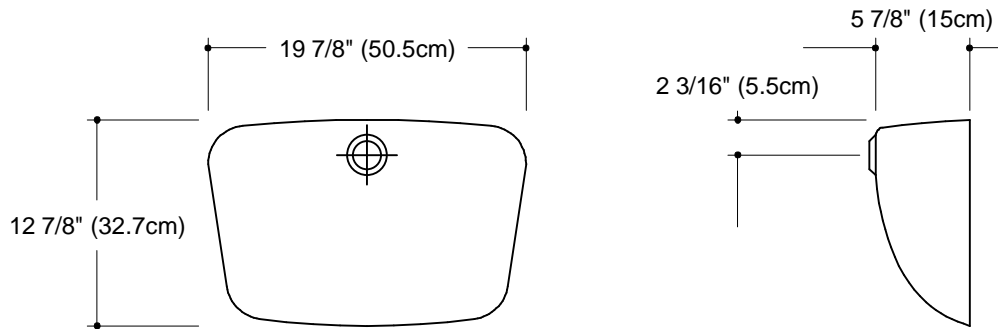

GRUBER SYSTEMS RESERVES THE RIGHT TO CHANGE THIS INFORMATION AT ANY TIME WITHOUT PRIOR NOTICE. ISSUED BY GRUBER SYSTEMS INC., 25636 AVENUE STANFORD, VALENCIA, CA 91355, USA. COPYRIGHT 2002

MOLD PART	CATALOG No.	DESCRIPTION
MALE	20020	108-RR SUPER BOWL I
FEMALE	400207	F-108-RR SUPER BOWL I
	400205	F-RR SUPPORT
PERMANENT HATS	00225	PH-RR
	002250	PH-RR NO OVERFLOW
	002250-1	PH-RR NO OVERFLOW .060
REUSABLE HATS	013685	RH-RR SQUARE
	013688	RH-RR NO OVERFLOW
	01483	RH-RR UNTRIMMED
NAME	108 SUPER BOWL I	
CAST WEIGHT	SCALE 1" = 1'0"	DATE 8-30-02 PAGE No. BF-11