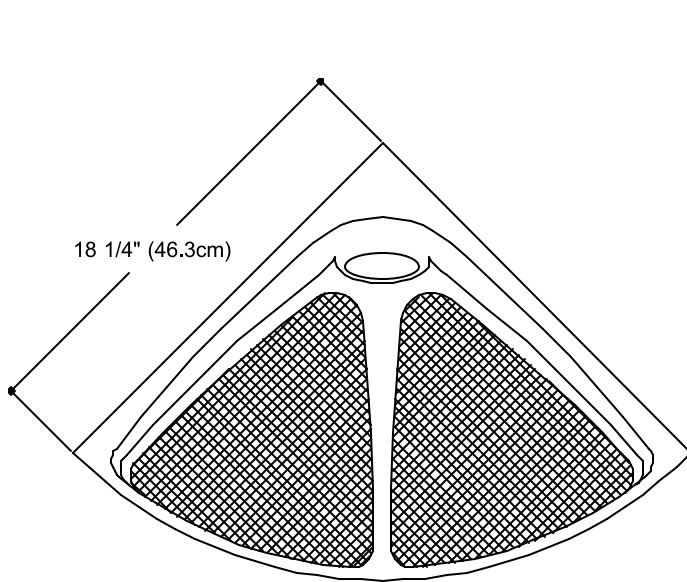

GRUBER SYSTEMS RESERVES THE RIGHT TO CHANGE THIS INFORMATION AT ANY TIME WITHOUT PRIOR NOTICE. ISSUED BY GRUBER SYSTEMS INC., 25636 AVENUE STANFORD, VALENCIA, CA 91355, USA. COPYRIGHT 2002.

Cat. No. 22999