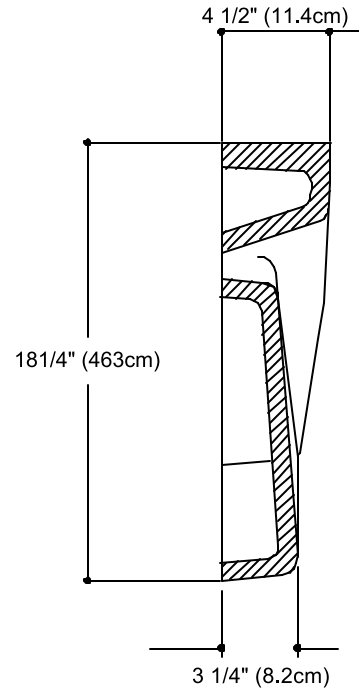

**Cat. No. 22996**

MOLD PART	CATALOG No.	DESCRIPTION
MALE	<b>22999</b>	<b>OVAL CORNER SEAT 18 1/4 x 19 1/4</b>
FEMALE	<b>429998</b>	<b>F-OVAL CORNER SEAT 18 1/4</b>
MALE	<b>22996</b>	<b>OVAL CORNER SEAT 14 1/4 X 14 1/4</b>
FEMALE	<b>422968</b>	<b>F-OVAL CORNER SEAT 14 1/4</b>
<b>NAME</b>	<b>OVAL CORNER SHOWER SEATS</b>	
<b>CAST WEIGHT</b>	<b>SCALE 1 1/2"= 1'0"</b>	<b>DATE 7-25-11</b>
		<b>PAGE No. AC-19</b>