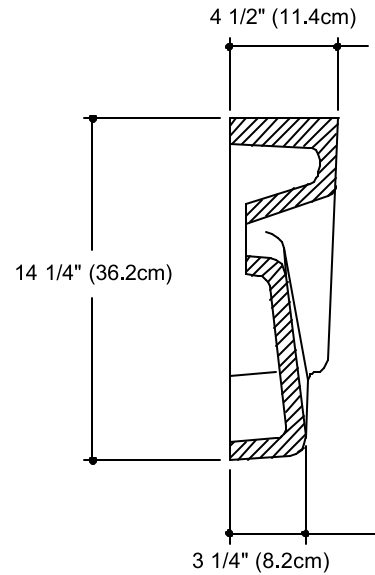

**Cat. No. 22996**

MOLD PART	CATALOG No.	DESCRIPTION
MALE	<b>22999</b>	<b>OVAL CORNER SEAT 18 1/4 x 19 1/4</b>
FEMALE	<b>429998</b>	<b>F-OVAL CORNER SEAT 18 1/4</b>
MALE	<b>22996</b>	<b>OVAL CORNER SEAT 14 1/4 X 14 1/4</b>
FEMALE	<b>422968</b>	<b>F-OVAL CORNER SEAT 14 1/4</b>
<b>NAME</b>	<b>OVAL CORNER SHOWER SEATS</b>	
<b>CAST WEIGHT</b>	<b>SCALE 1 1/2"= 1'0"</b>	<b>DATE 7-25-11</b>
		<b>PAGE No. AC-19</b>