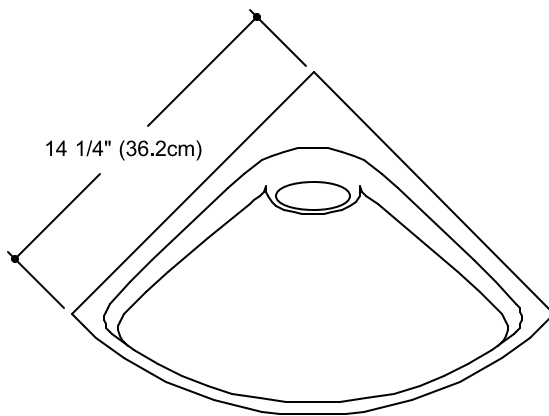

**Cat. No. 22996**

MOLD PART	CATALOG No.	DESCRIPTION
MALE	<b>22999</b>	<b>OVAL CORNER SEAT 18 1/4 x 19 1/4</b>
FEMALE	<b>429998</b>	<b>F-OVAL CORNER SEAT 18 1/4</b>
MALE	<b>22996</b>	<b>OVAL CORNER SEAT 14 1/4 X 14 1/4</b>
FEMALE	<b>422968</b>	<b>F-OVAL CORNER SEAT 14 1/4</b>
<b>NAME</b>	<b>OVAL CORNER SHOWER SEATS</b>	
<b>CAST WEIGHT</b>	<b>SCALE 1 1/2"= 1'0"</b>	<b>DATE 7-25-11</b>
		<b>PAGE No. AC-19</b>